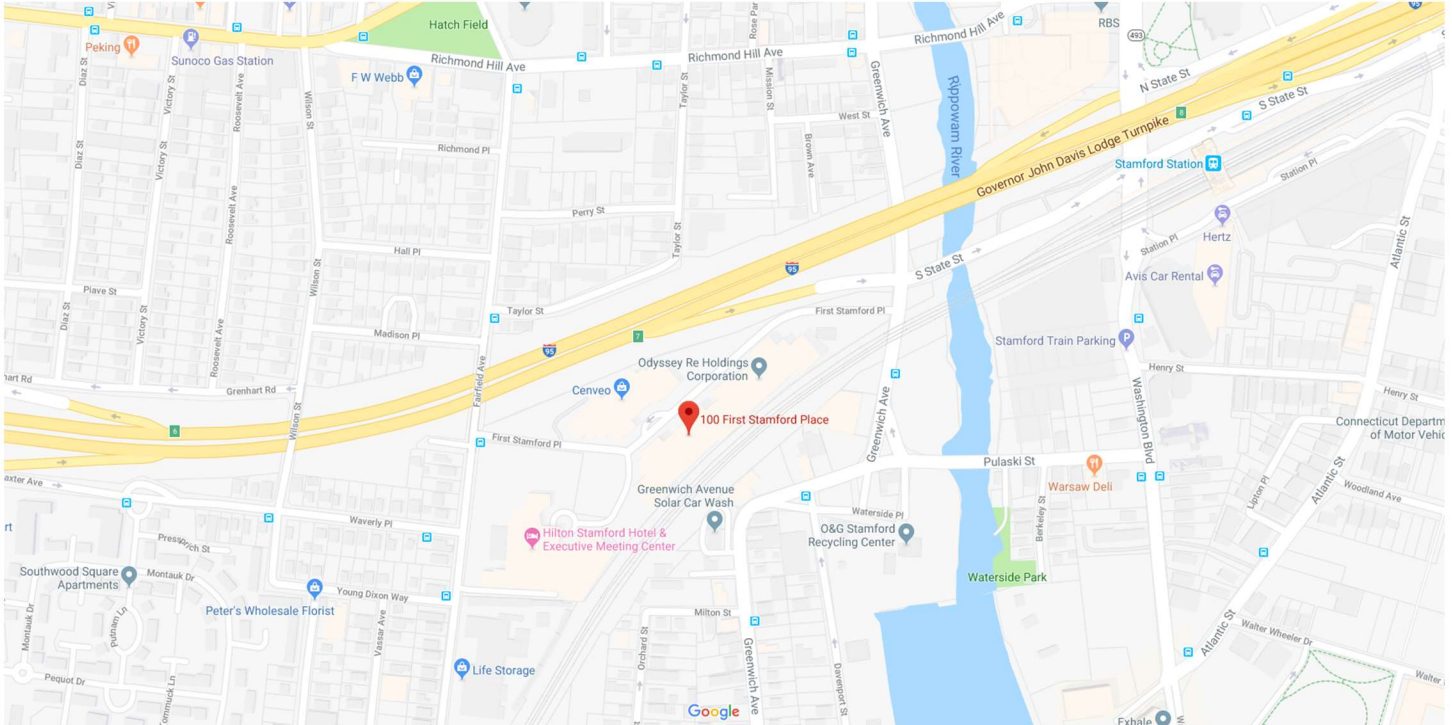

NORTHERN SHIPPING FUNDS

Directions

Northern Shipping Fund Management LLC
100 First Stamford Place (between train station and Hilton)
Building 100, 6th Floor
Stamford, CT

Train: Walk West about two long blocks towards First Stamford Place and Hilton.
Enter Building 100. <https://goo.gl/maps/z73ekamQKN52>

Car: Enter garage and follow signs to Visitor Parking on level B2. Park near 'Building 100' elevators.

Take Building 100 garage elevator to ground level. Take East bank of elevators behind concierge desk. When exiting the elevator on the 6th floor, turn right and then right again. Walk down hallway to entrance of Northern Shipping Fund Management LLC.